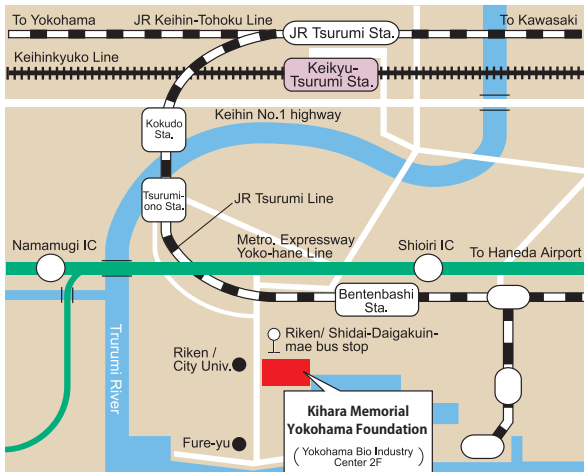

Access

- **At No. 8 stop of Tsurumi Sta. Bus Terminal(*), take Tsuru-08 route bus(Kawasaki-Tsurumi Rinko Bus) bound for "Fure-yu". In about 12 min. get off at "Riken/Shidai-daigakuin-mae".**

* : In front of east exit of "Tsurumi Sta." on JR Keihin Tohoku Line or "Keikyu-Tsurumi Sta." on Keihinkyuko Line

- **15 min. on foot from "Tsurumi-ono Sta." on JR Tsurumi Line**